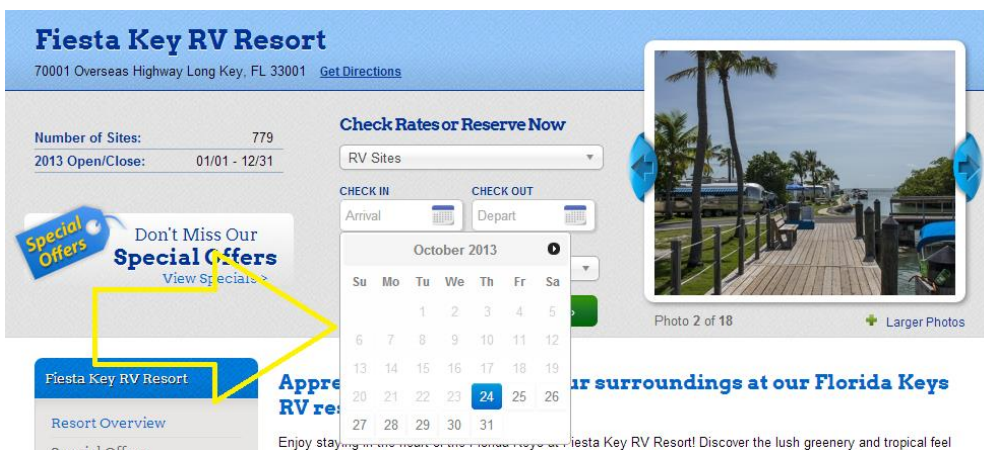

1. Then fill in arrival and departure dates in the calendar drop down.