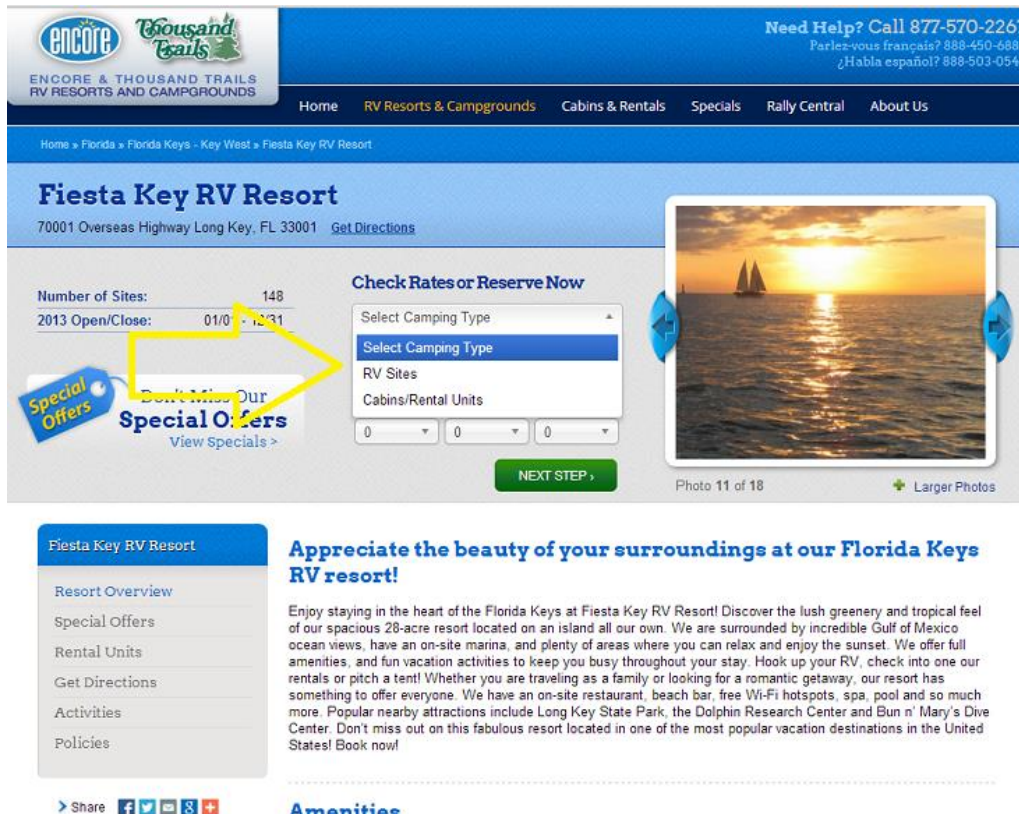

1. Once you have selected the perfect RV Campground, click 'Select Camping Type' and in the drop select 'RV Sites'.